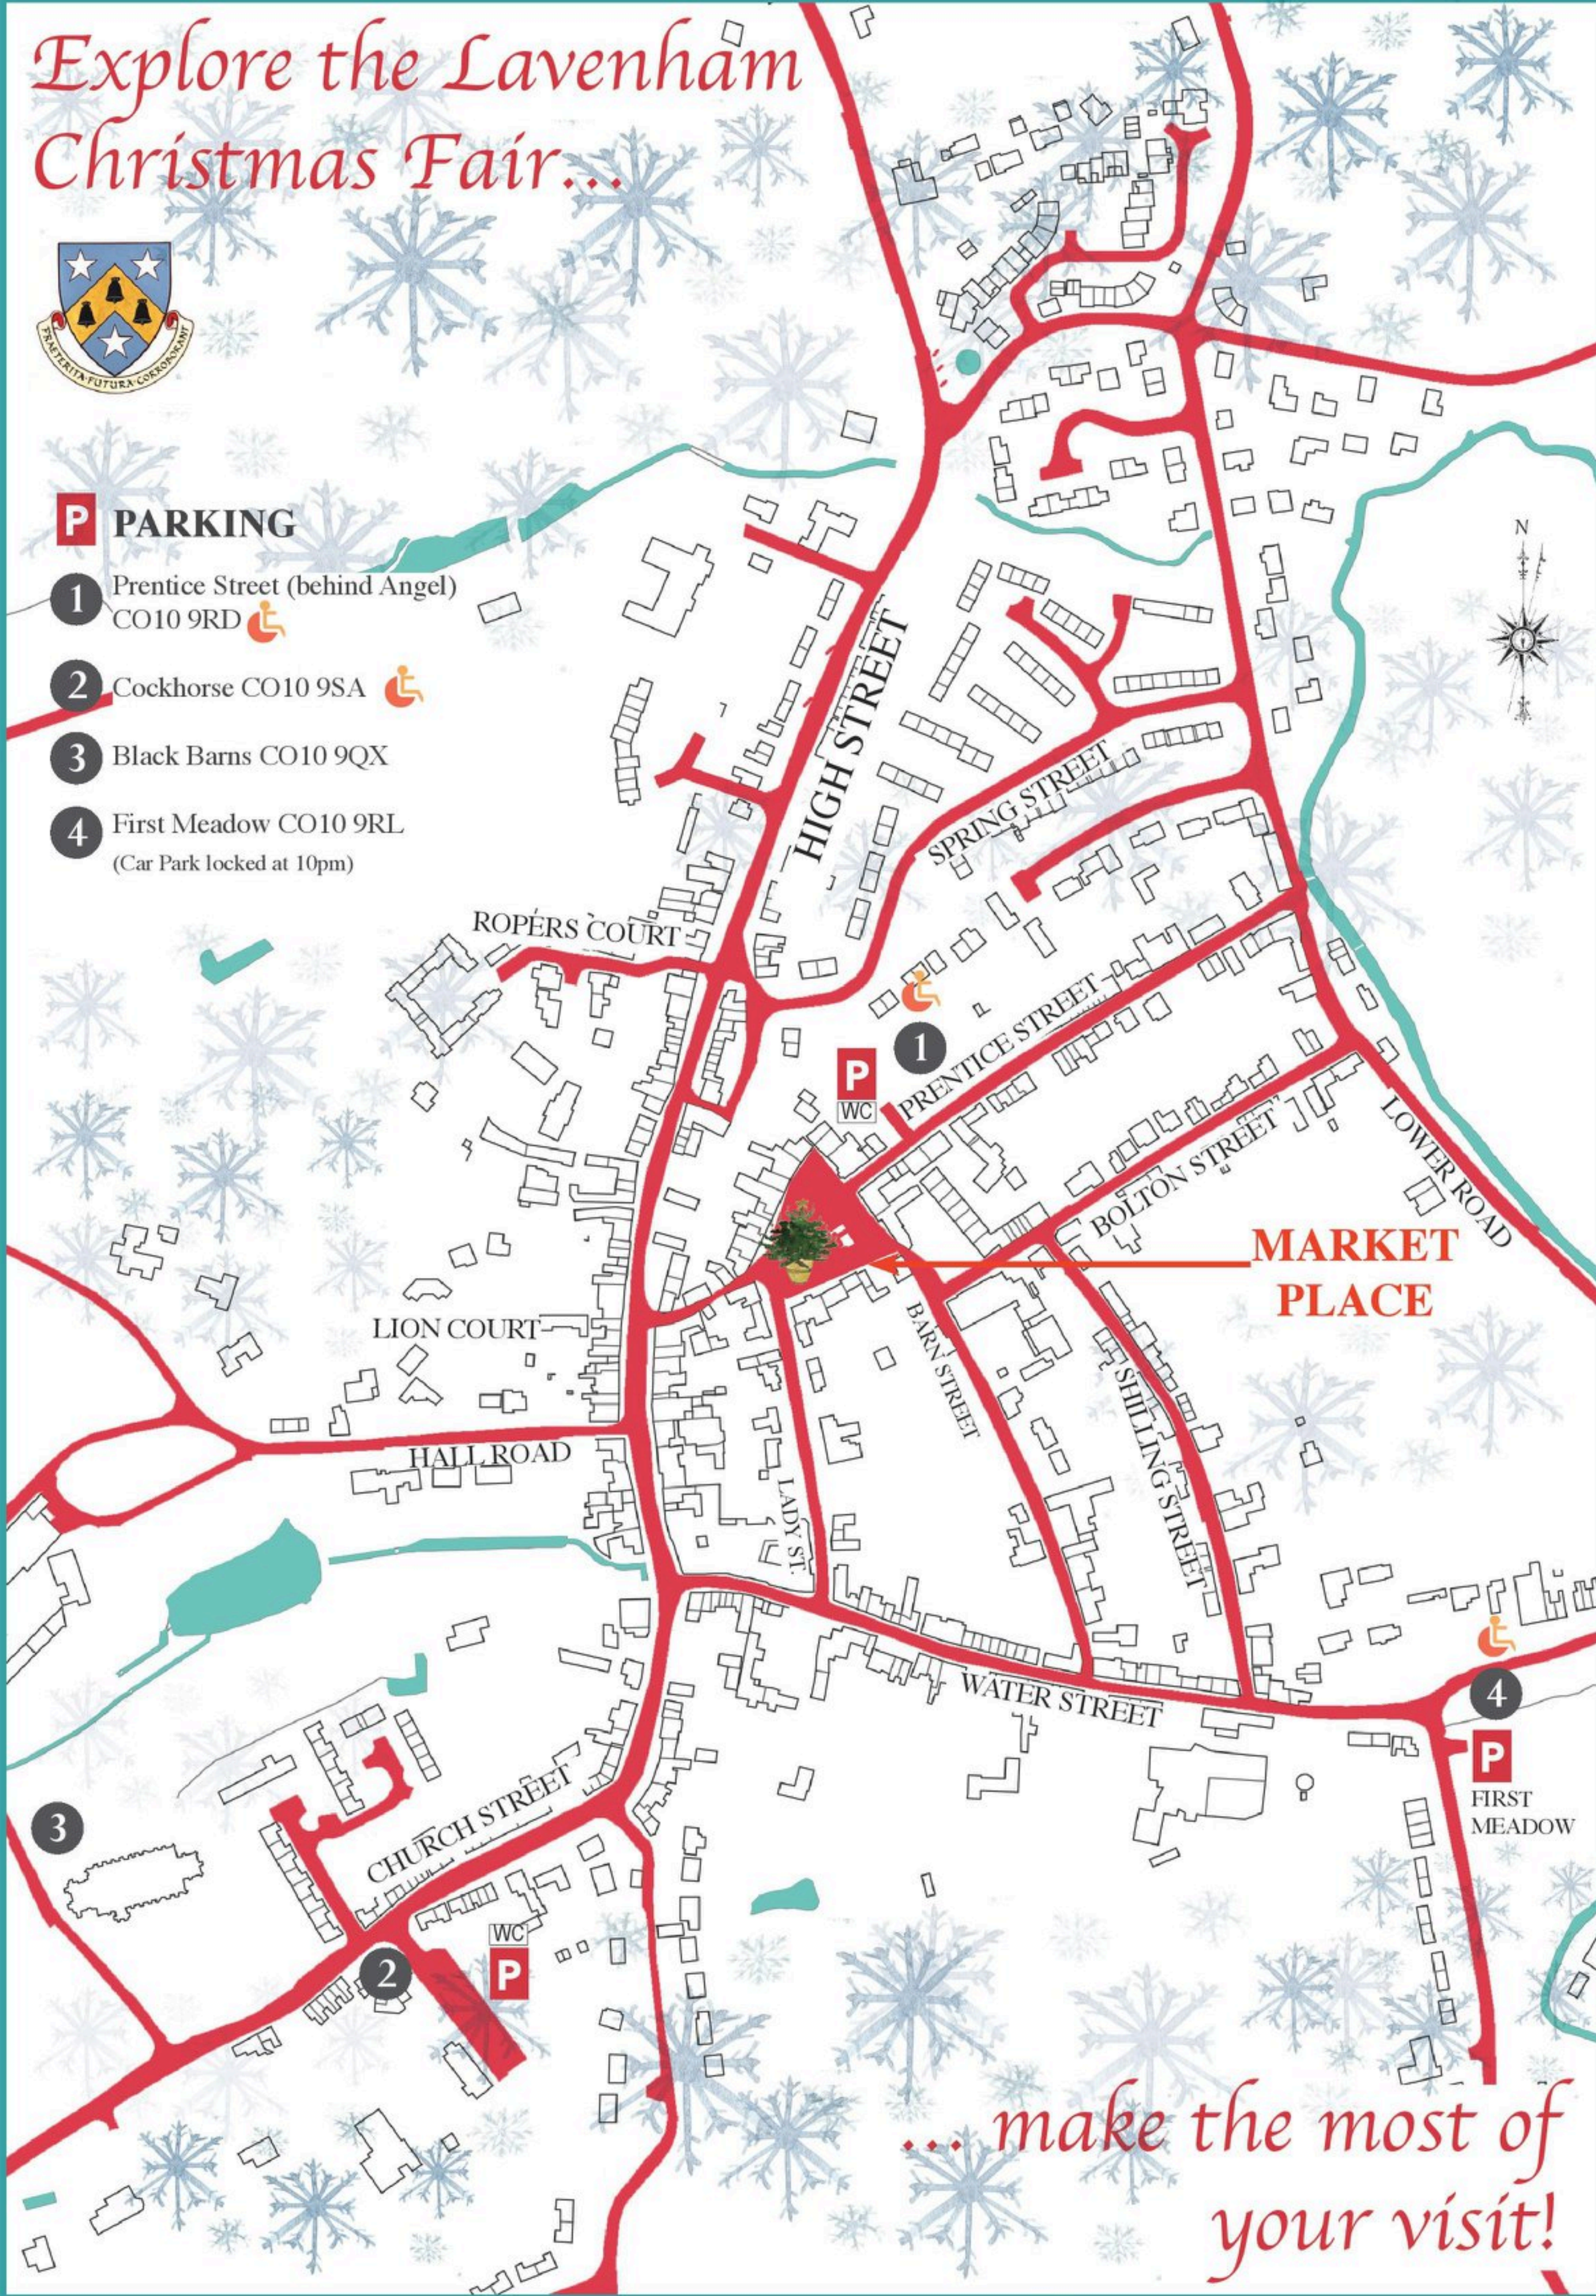

Explore the Lavenham Christmas Fair...

P PARKING

- 1** Prentice Street (behind Angel)
CO10 9RD
- 2** Cockhorse CO10 9SA
- 3** Black Barns CO10 9QX
- 4** First Meadow CO10 9RL
(Car Park locked at 10pm)

... make the most of
your visit!